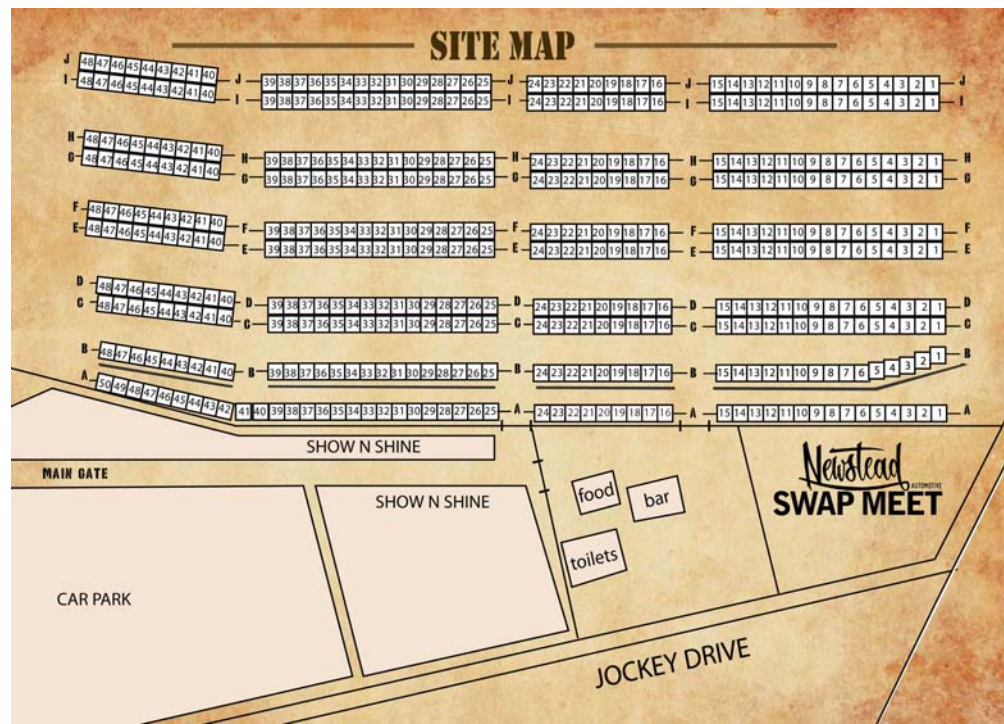

SITE MAP

* Up to date Site Map with available sites at - <http://www.facebook.com/event.php?eid=271676779534382>

LOCATION

Directions From Melbourne

1. Take the Calder Fwy from Melbourne (follow approx 95km)
2. Take the Castlemaine exit, Pyrenees Hwy (follow approx 13km)
3. Turn left at the Midland Hwy, in the centre of Castlemaine (follow 1.2km)
4. Turn right at the Pyrenees Hwy, signed Newstead (follow approx 14km)
5. Once in Newstead, follow the Chopped signage to the Newstead Racecourse